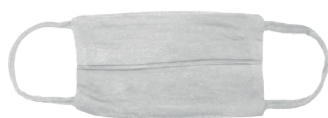

ATLÂNTIDA KIDS

approved reusable
kids social mask

150 g/m²

100% cotton jersey with 2 layers • Removable nose clip wire • Ear straps in jersey • 2 box pleats (1 in front and 1 in the back) • Level 3 /General use mask for Covid-19 protection, approved by CITEVE to 25 washing cycles

Extra
Comfort

Washable
at 60°

Unisex

Width/Height **SIZES**

UNIQUE SIZE

15/9cm

50

1000

BOX
50x48x31 cm / 12,5 kg

INSTRUCCIONES DE LAVADO:

- Machine Wash (Max. 60°C)
- Do Not Bleach
- Do Not Machine Dry
- Ironing (Max. 110°C)
- Do Not Dry Clean

OEKO-TEX®
CONFIDENCE IN TEXTILES
STANDARD 100
6198CIT CITEVE

Tested for harmful substances.
www.oeko-tex.com/standard100

White

*The mask protection is only guaranteed if the cleaning and conservation instructions respected.
The textile level 3 masks are not neither a medical device nor personal protective equipment.
For the correct use of this product, please consult the information leaflet available at www.thclothes.com.*